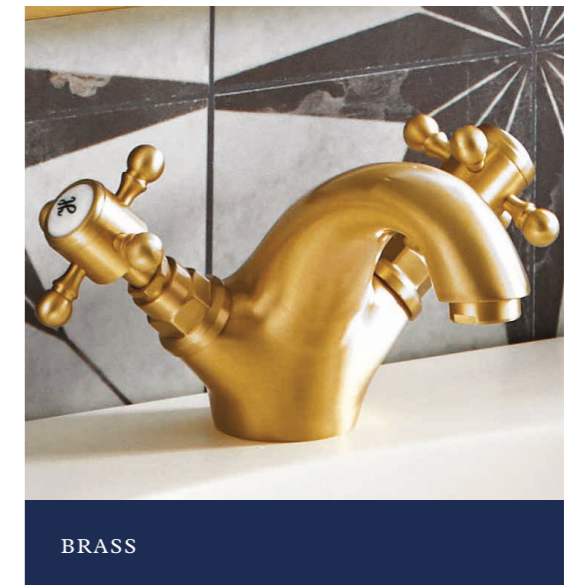

BRASS

BRASS001 £230
0.2 Bar Operating Pressure

BRASS002 £450
0.2 Bar Operating Pressure

BRASS003 £510
0.5 Bar Operating Pressure

BRASS010 £60
Waste and overflow

BRASS012 £32

BRASS011 £115

OVERFLOW/RND-BRASS £20