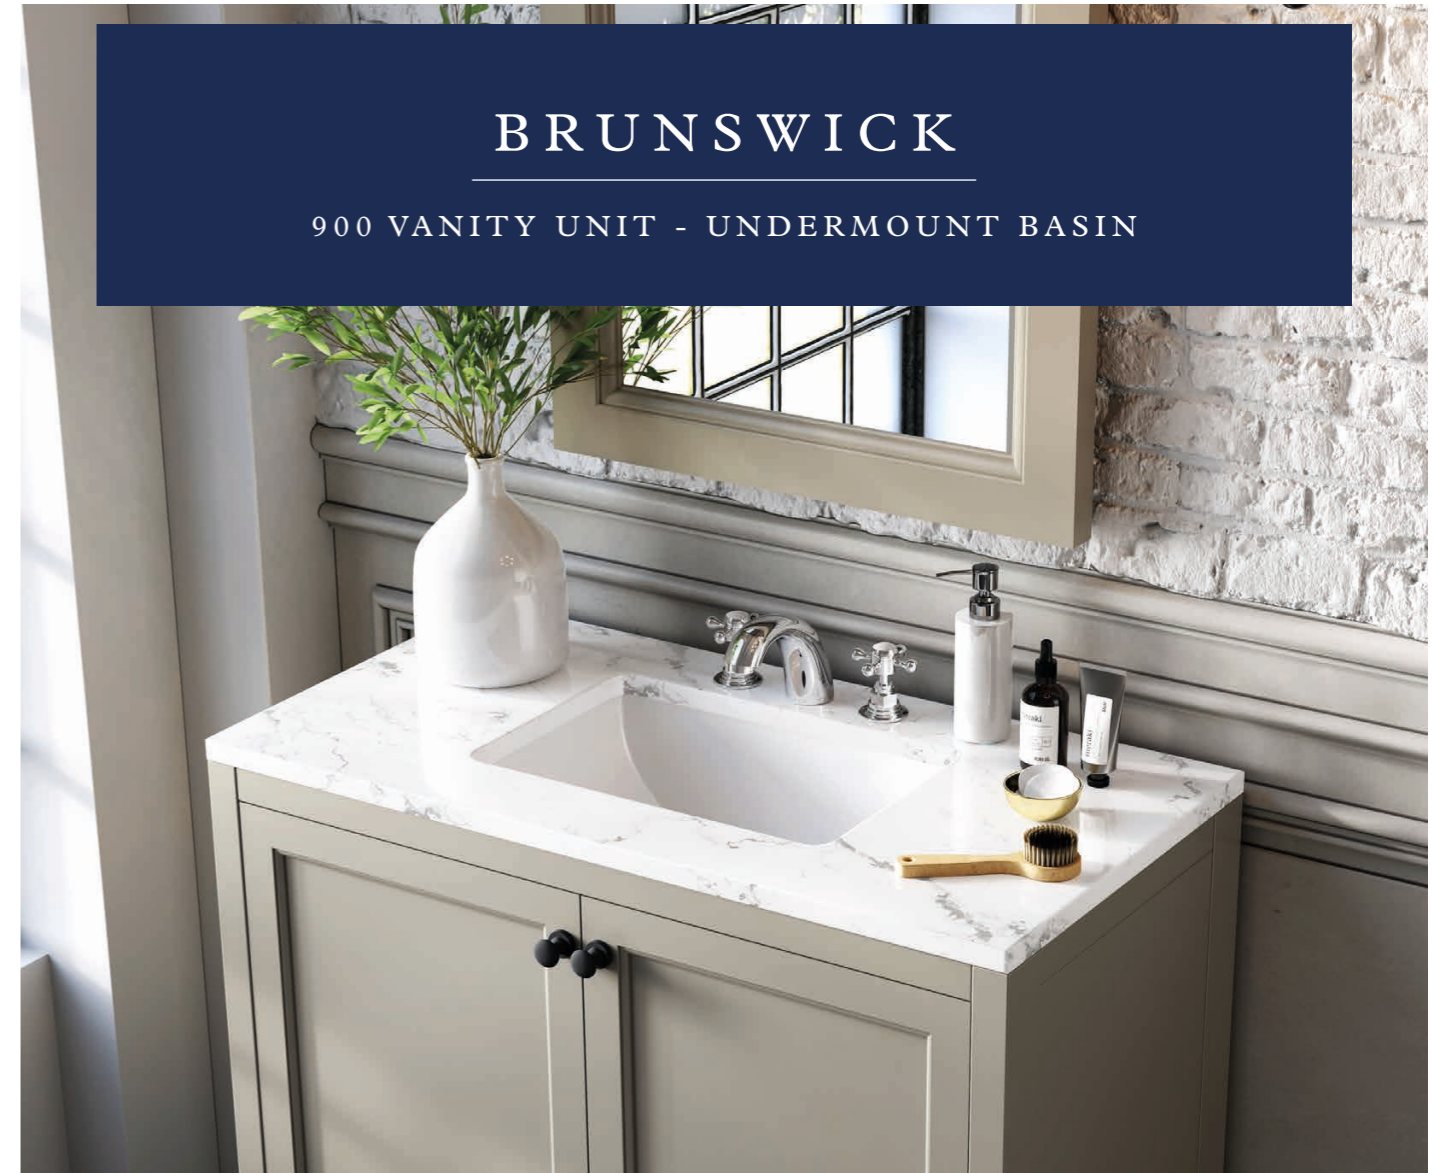

Solid Surface Basin Crafted by **minerva**

Arctic White

BRUNSWICK

900 VANITY UNIT - CERAMIC BASIN

BRUNSWICK

900 VANITY UNIT - UNDERMOUNT BASIN

Gloss ceramic undermount basin with **minerva**® countertop.
Suitable for 1 or 3 tap holes.