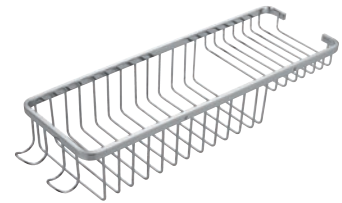

2 Year Guarantee

HANGING SHOWER TIDY
ACC103

£109.00

SOAP BASKET
ACC099

£52.00

SOAP BASKET WITH HOOK
ACC100

£89.00

CORNER BASKET
ACC101

£52.00

DOUBLE CORNER BASKET
ACC102

£84.00

BASIN WASTE WITH BRASS
PLUG & BALL CHAIN

WAS001

£9.50

SPRUNG PLUG BASIN WASTE
UNSLOTTED

WAS002