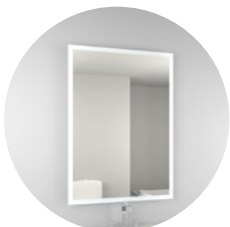

5 Year Guarantee

Made in EU

Soft Close Technology

FURNITURE & MIRRORS

TRIM

500MM WC UNIT SET  
INCLUDES PAN, SEAT AND CISTERN  
**POT473TR - POT472TR**  
**ACC001N - ENC5030WC** £451.00

550MM CABINET WITH BASIN  
**POT474TR-ENC550VU**  
**RWFSQUARE-X2** £319.00