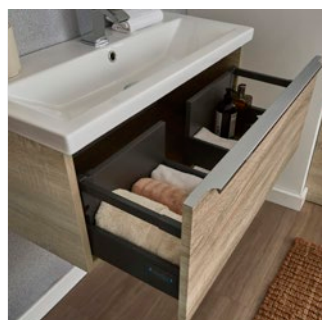

KORE

6 Year Guarantee

Metal Drawer Box

Soft Close Technology

FOR FEATURED TAPS COLLECTION
SEE PAGE 132

FOR MOST ACCURATE REPRESENTATION OF COLOUR
SEE PAGE 199