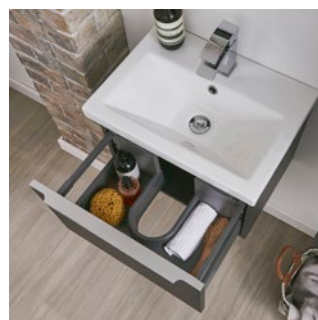

FOR MOST ACCURATE REPRESENTATION OF COLOUR
SEE PAGE 199