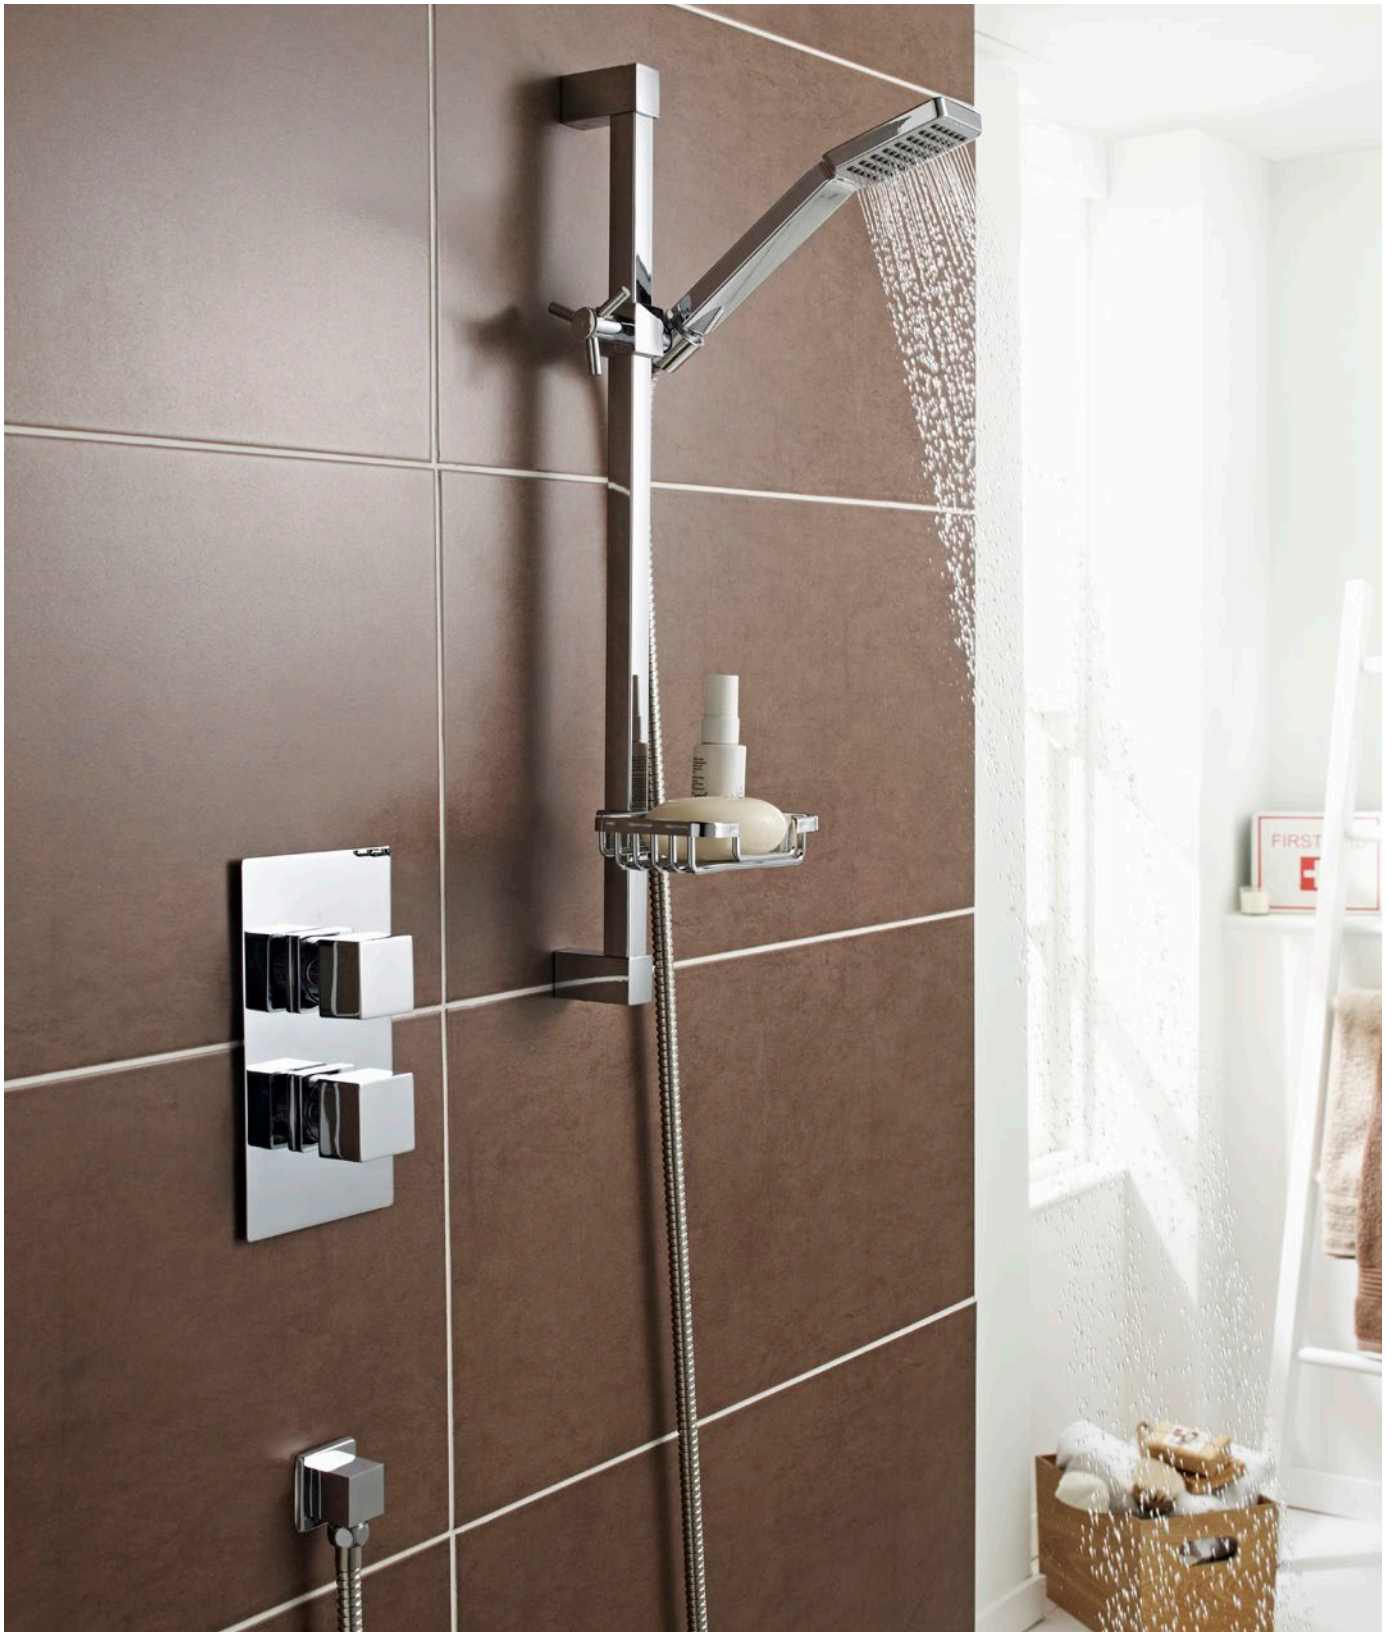

Nero Square

FOR FEATURED SHOWER SEE PAGE 60

SHOWERING

PURE	46
KLASSIQUE	48
VIKTORY	50
PLAN	52
LOGIK	55
OTTONE	56
NERO ROUND	58
NERO SQUARE	60
ELEMENT	62
SHOWER VALVES	63
SHOWER ACCESSORIES	64
SHOWER ENCLOSURES	66
LOW PROFILE SHOWER TRAYS	74
ANTI-SLIP SHOWER TRAYS	75