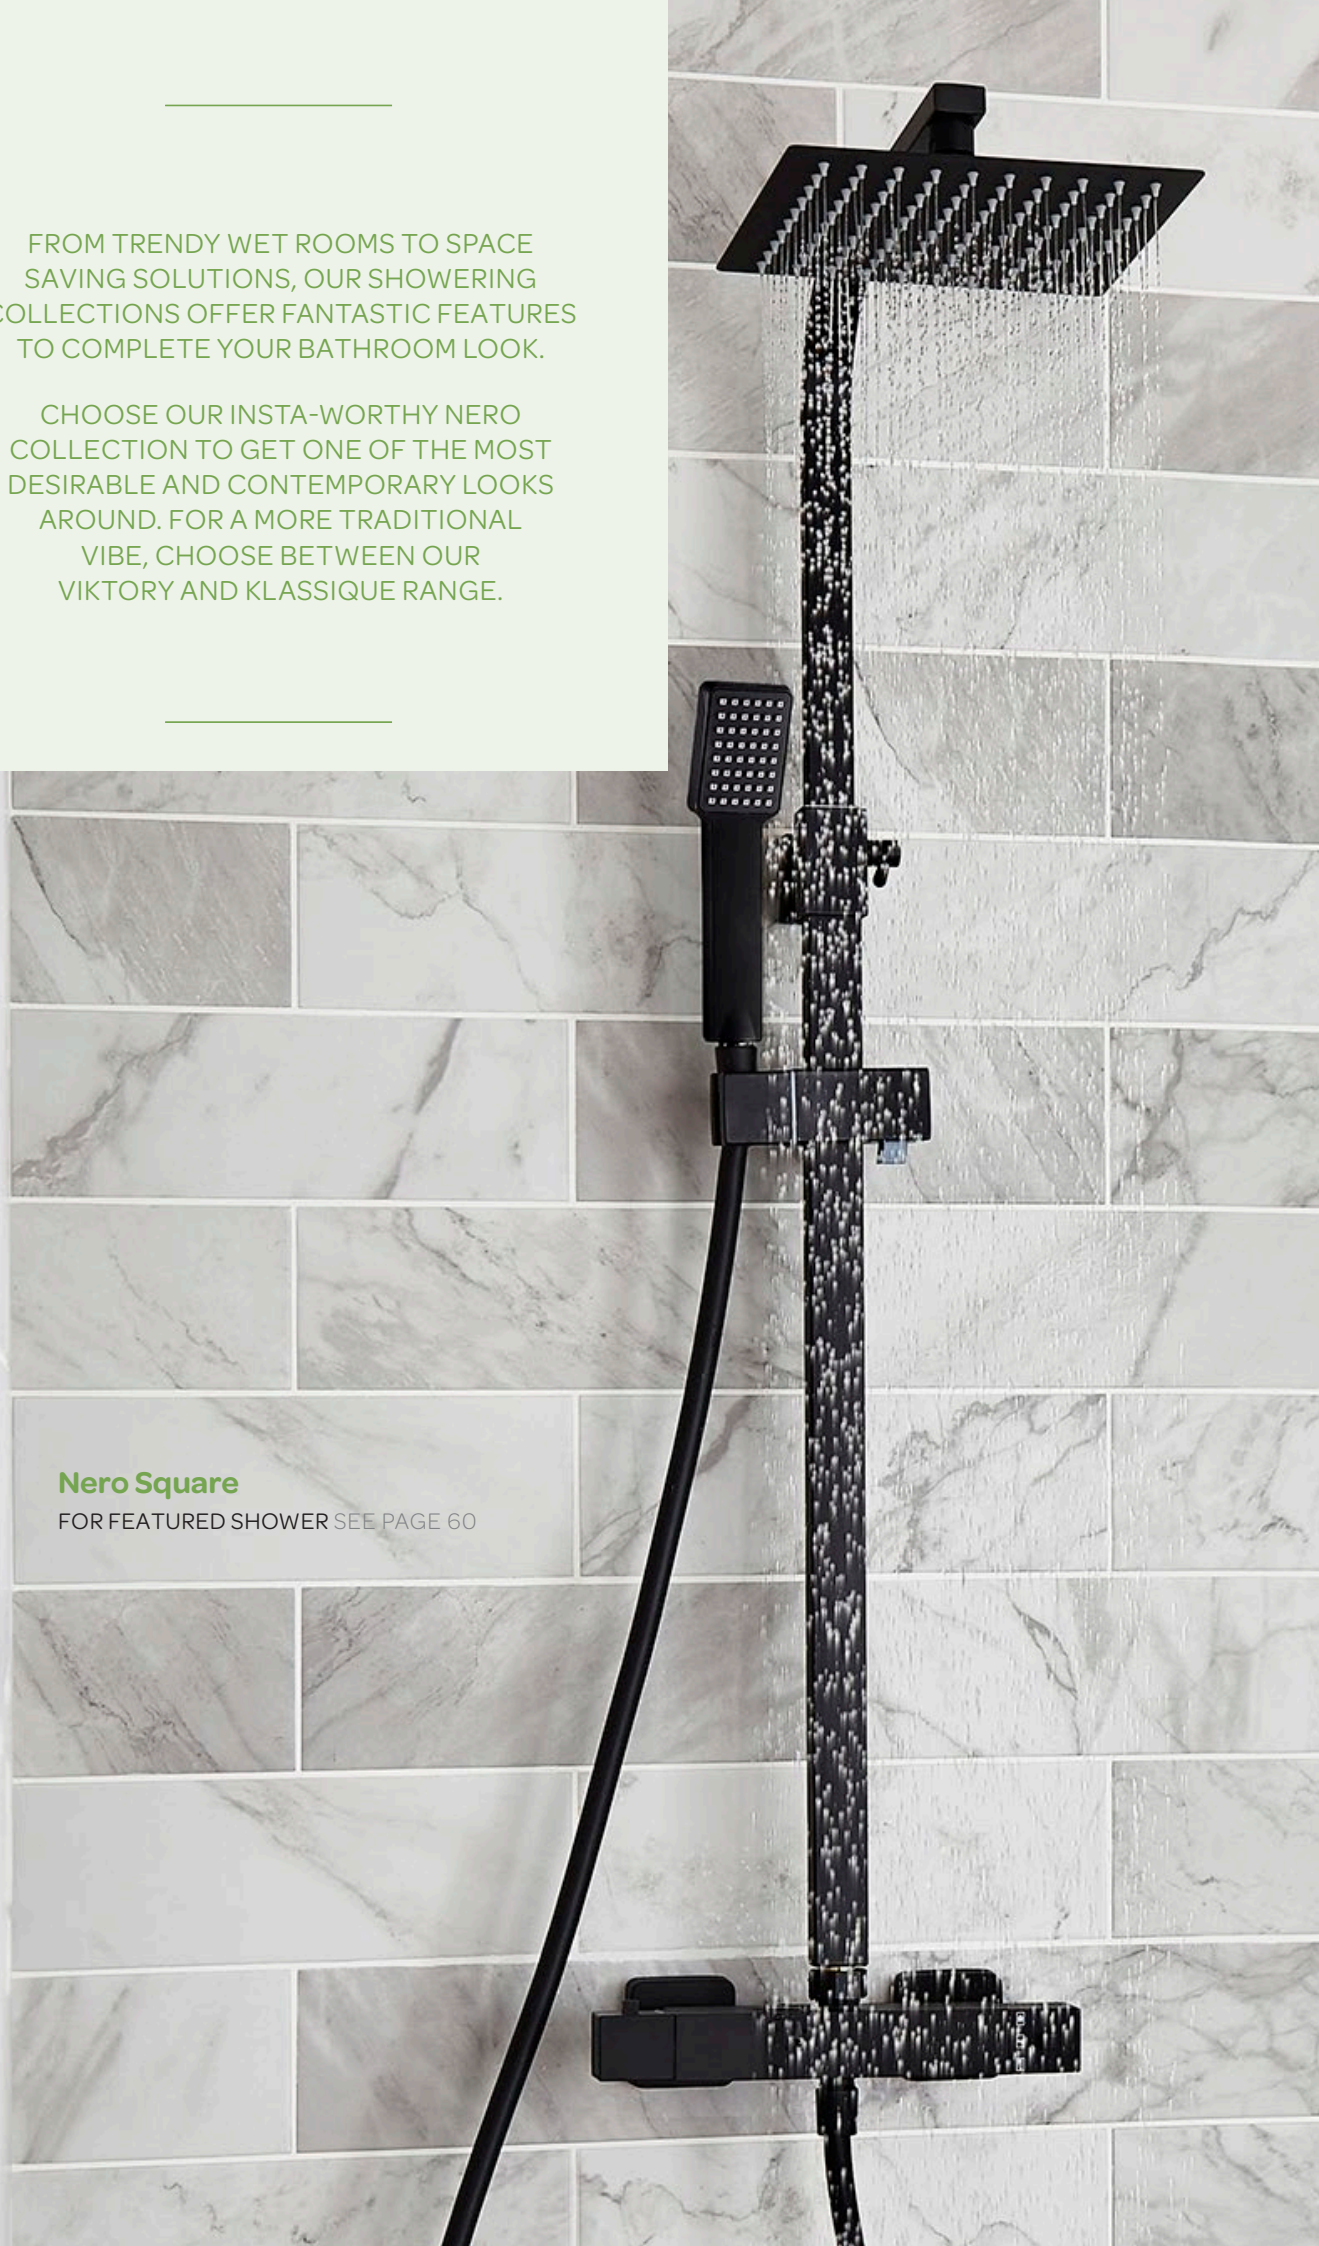

Nero Square

FOR FEATURED SHOWER SEE PAGE 60

SHOWERING

PURE	46
KLASSIQUE	48
VIKTORY	50
PLAN	52
LOGIK	55
OTTONE	56
NERO ROUND	58
NERO SQUARE	60
ELEMENT	62
SHOWER VALVES	63
SHOWER ACCESSORIES	64
SHOWER ENCLOSURES	66
LOW PROFILE SHOWER TRAYS	74
ANTI-SLIP SHOWER TRAYS	75