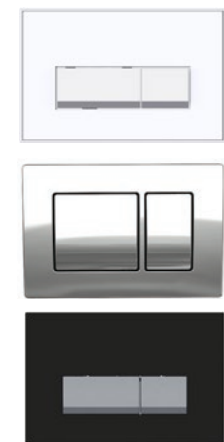

METRO-K WALL HUNG WC PAN
POT224MK £160.00
 SOFT CLOSE SEAT
POT221MK £81.00

STYLE WALL HUNG WC PAN
POT983ST £161.00
 WALL HUNG WC PAN SHORT
 PROJECTION, 480MM
POT984ST £161.00
 SOFT CLOSE SEAT
POT980ST £69.00

TRUE 1.12M WC FRAME
 WITH FRONT ACCESS DUAL
 FLUSH CISTERN
 H 1060-1190MM ADJ W 550MM
ACC002TR £237.00

TRUE FLUSHPLATE
 WHITE GLOSS
ACC007TR £55.00
 CHROME
ACC004TR £55.00
 MATT BLACK
ACC006TR £55.00

KEYTEC 0.82M WC FRAME
 WITH FRONT ACCESS DUAL
 FLUSH CISTERN
 H 780-980MM ADJ W 420MM
ACC010 £314.00

KEYTEC 1.12M WC FRAME
 WITH FRONT ACCESS DUAL
 FLUSH CISTERN
 H 1100-1300MM ADJ. W
 500MM
ACC009 £314.00

KEYTEC FLUSHPLATE
 WHITE GLOSS GLASS
ACC013 £142.00
 CHROME
ACC011 £68.00
 BLACK GLASS
ACC012 £142.00