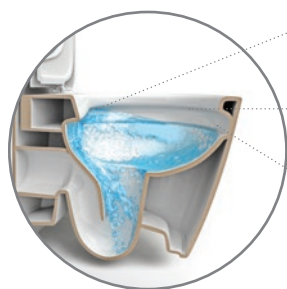

KAMEO

Rimless Technology

Soft Close Seat

Quick Release Seat

Dual Flush 6L/3L

C/C RIMLESS WC PAN
POT530KA £199.00
C/C CISTERN
POT531KA £106.00
SOFT CLOSE SEAT
SEA102D £66.00

CLOSE TO WALL C/C RIMLESS WC PAN
POT541KA £212.00
C/C CISTERN
POT531KA £106.00
SOFT CLOSE SEAT
SEA102D £66.00

RIMLESS BTW WC PAN
POT537KA £199.00
SOFT CLOSE SEAT
SEA102D £66.00

RIMLESS WALL HUNG WC PAN
POT539KA £210.00
SOFT CLOSE SEAT
SEA102D £66.00

RIMLESS TECHNOLOGY

Providing Full Toilet Hygiene

Special flushing system
Homogenous water distribution